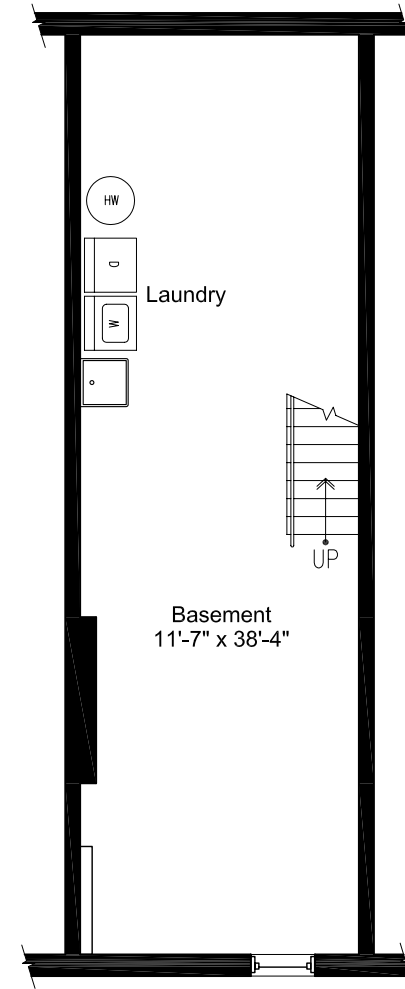

2nd Floor

1st Floor

Basement

2 Bedroom Unit - Layout 2B-r

North Park Townhomes
 135-170 Arbour Glen Crescent
 London, Ontario
 N5Y 2A4

Professionally Managed by

Property Management Ltd.

519-642-4343

All dimensions are approximate

Plan by www.DIMENSIONS-ca.com