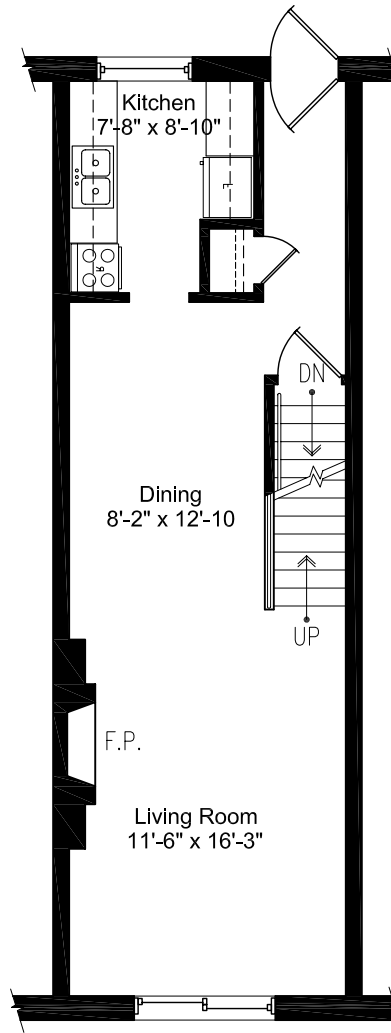

2nd Floor

1st Floor

Basement

2 Bedroom Unit - Layout 2B-r

North Park Townhomes
 135-170 Arbour Glen Crescent
 London, Ontario
 N5Y 2A4

Professionally Managed by

Property Management Ltd.

519-642-4343

All dimensions are approximate

Plan by www.DIMENSIONS-ca.com